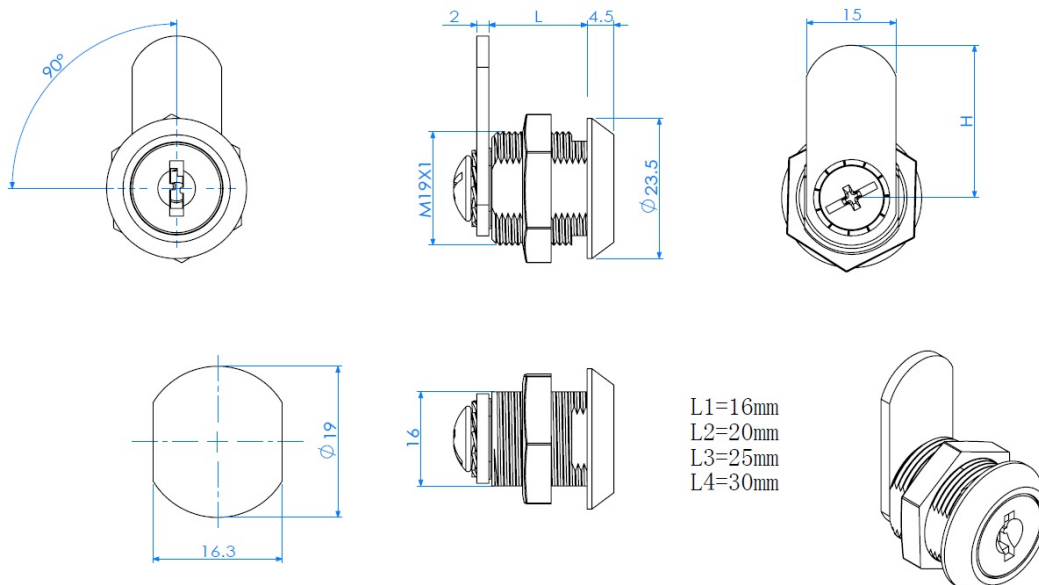

PRODUCT SHEET

Description:

Cam Lock 1925, 90DG, Black Anodized, Cam No. A01, CK SISO

Item number:

14.04.491-4

Units	Box	Carton	HS Code	Barcode
Pcs.	12	240	8301300000	
				5704866506984

SISO A/S

Mileparken 11
DK-2740 Skovlunde
Denmark
VAT: DK 24786013